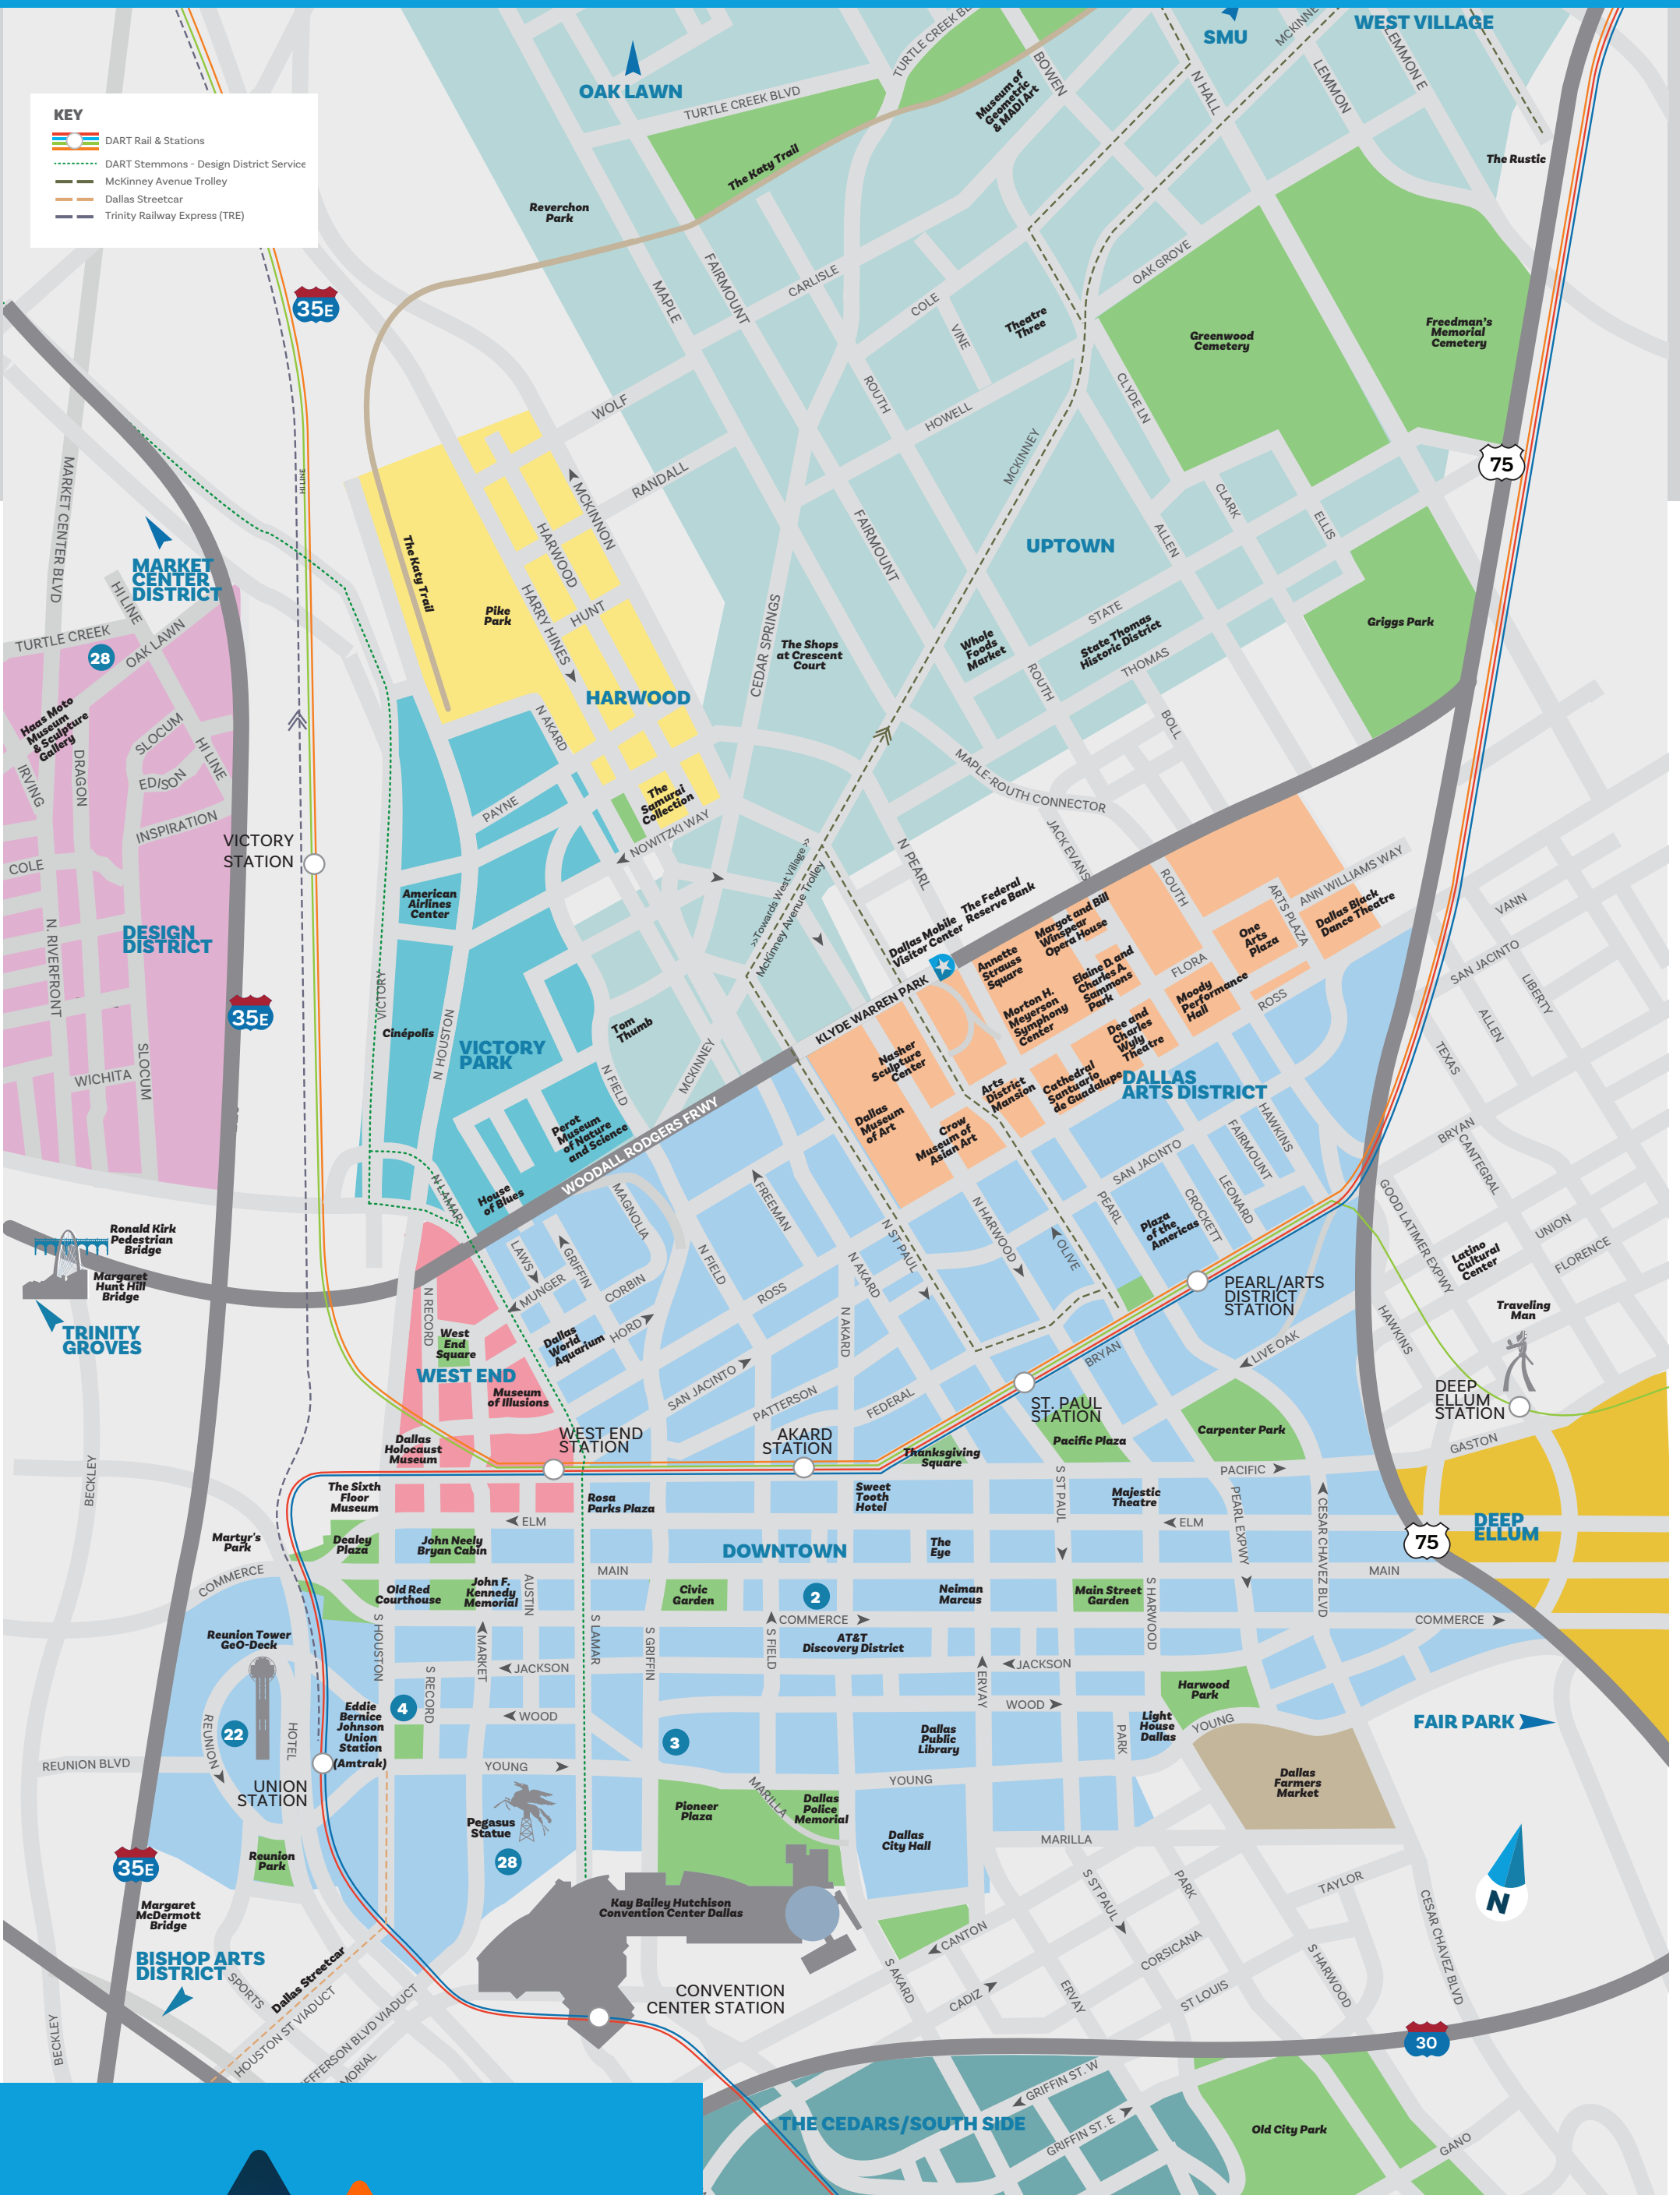

DOWNTOWN DALLAS & SURROUNDING AREA

*DRIVING DISTANCE

CONVENTION DATES:
AUGUST 27 - 29, 2024

ACCOMMODATIONS (Distance from KBHCCD)

- 00 The Adolphus Hotel (0.4 MI)
- 00 Aloft Dallas Downtown (0.2 MI)
- 00 Courtyard Dallas Downtown/Reunion District (0.4 MI)
- 00 Hyatt Regency Dallas (0.5 MI)
- 00 Omni Dallas Hotel (CONNECTED TO KBHCCD VIA SKYBRIDGE)
- 00 Virgin Hotel (1.9 MI)*